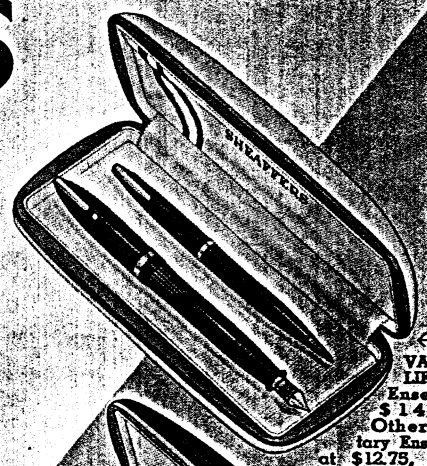

← **VALIANT** LIFETIME Ensemble, $14.00. Other Military Ensembles at $12.75, $9.00, and $6.00. Special "over-the-top" clips. Meet all U. S. Service requirements.